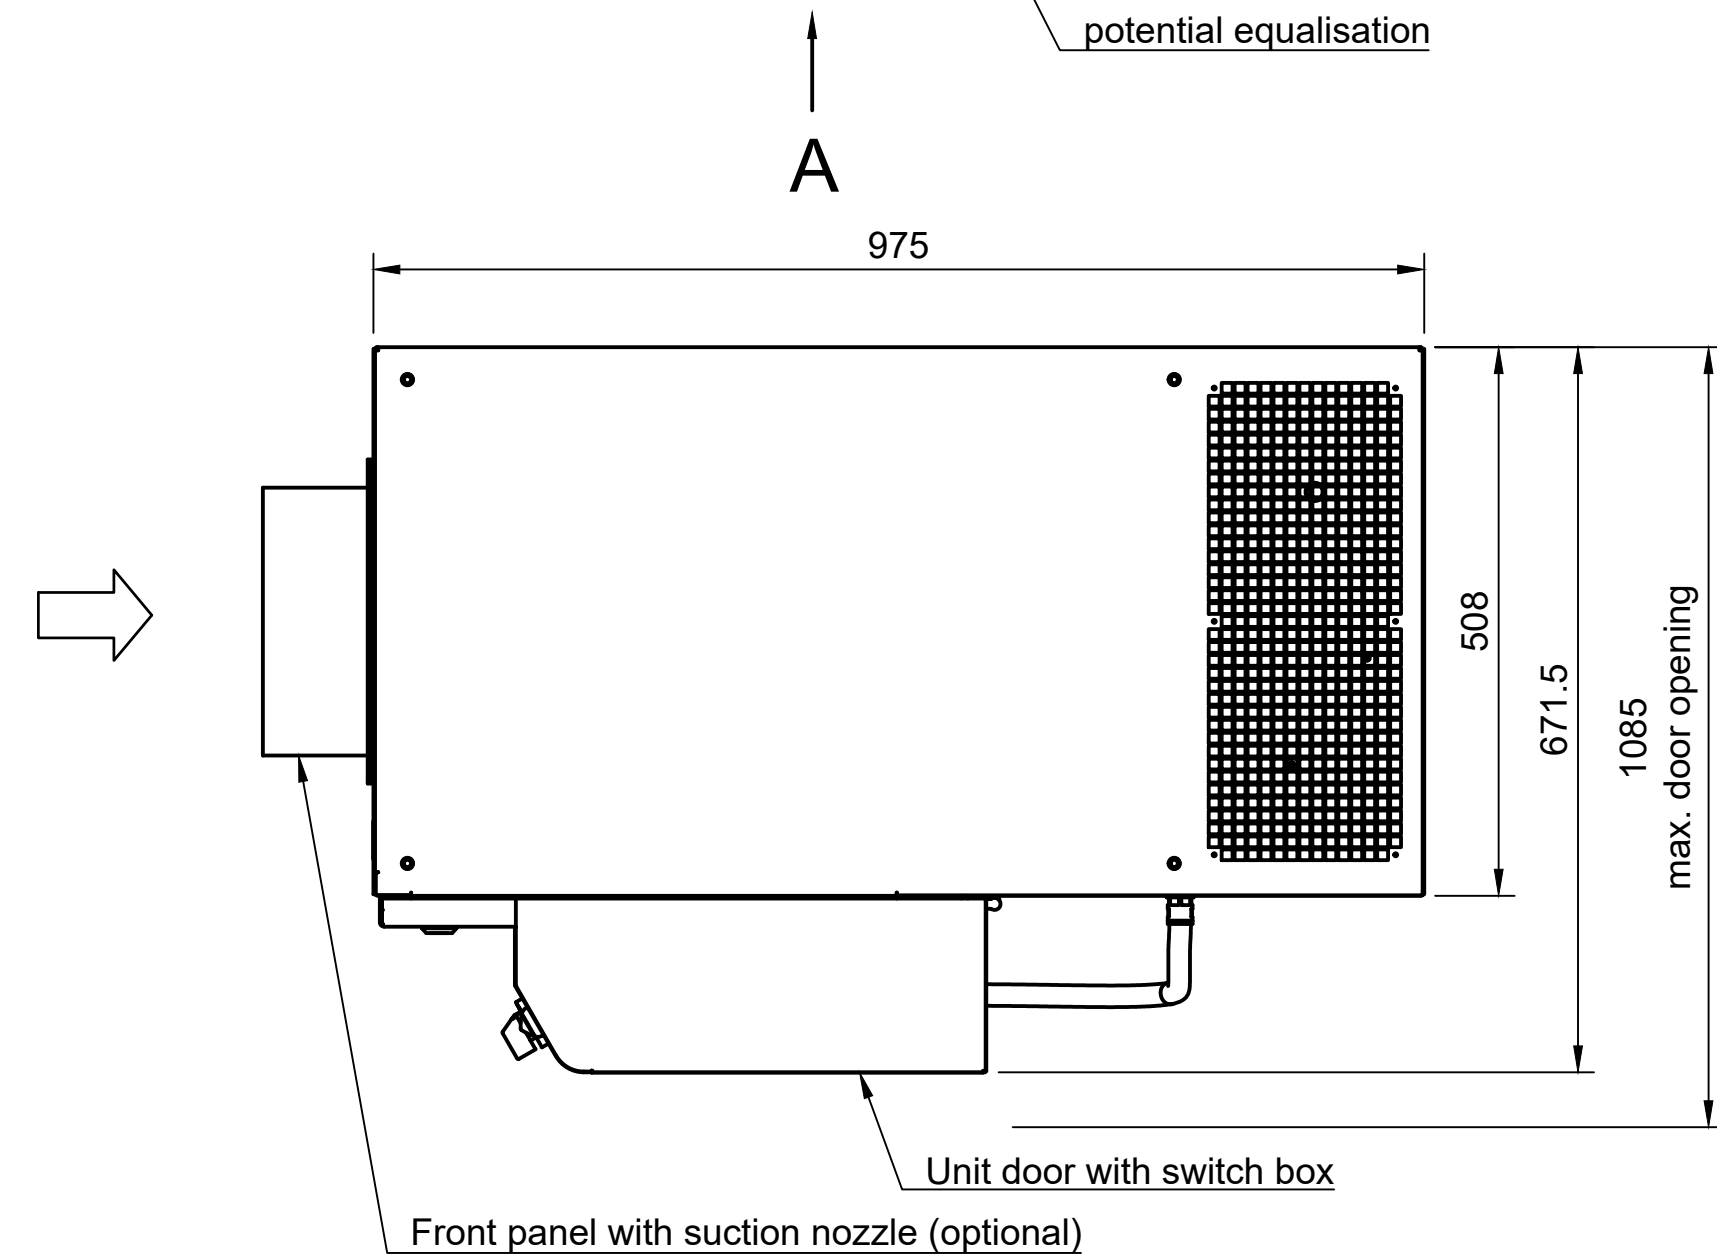

View A

Front panel with suction nozzle (optional)

* Operating voltage:	400V, 50/60Hz, 3Ph+PE
Power consumption:	max. 0,62 kW
Protection class:	IP54
Noise level:	65dB (A)
Weight:	ca. 90kg
* Colour:	RAL 7035 Light grey

Extraction air volume V:

V max. Fan capacity:	2600m³/h
V free blowing without front plate:	2220m³/h
V with front plate and spigot:	Ø150 1300m³/h
	Ø200 1740m³/h
	Ø250 1960m³/h
	Ø300 2080m³/h

optional versions and attached accessories may lead to differences