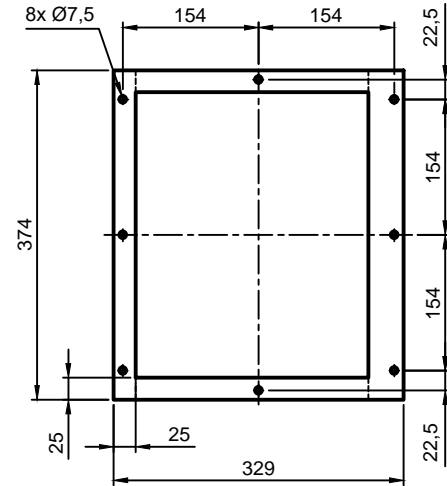

fixing dimensions

Technical data (standard design)

- \* Operating voltage: 230 V, 50/60 Hz, 1 Ph + N + PE
- Power consumption: 0,09 kW
- International Protection Rating: IP 54
- Extraction airflow rate: 350 m³/h
- sound level: 52 dB (A)
- Weight: 25 kg
- \* Colour: RAL 7035 light-grey
- \* Other designs on request

Special designs and mounted accessories may cause deviations!

 ISI-Industrie-Produkte GmbH Industriepark Nord 16 53567 Buchholz / Mendt Tel. 02683/9794-0 Fax 7447 <small>Für saubere Luft</small>	Oberfläche		Maßstab -	Position -	Menge -
	RON/AG050-EC				
		Datum	Name		
		Bearb. 12.12.19	SH		
		Gepr.			
		Norm			
<b>RON60SEC</b>					
					Blatt -
					Bl
Zust.	Änderungen	Datum	Name	Dateiname	Altgr