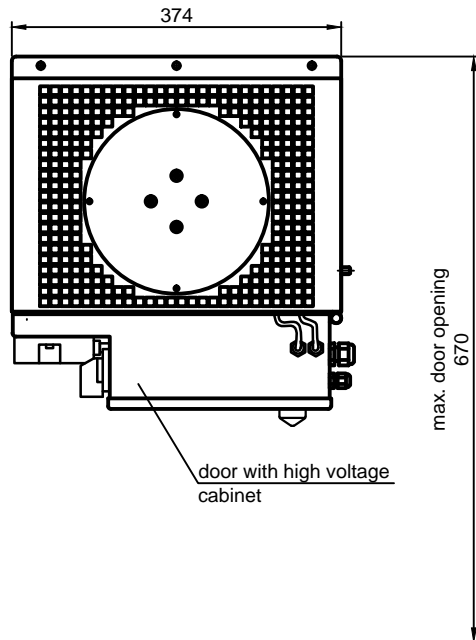

fixing dimensions

Technical data (standard design)

- \* Operating voltage: 230 V, 50/60 Hz, 1 Ph + N + PE
- Power consumption: 0,09 kW
- International Protection Rating: IP 54
- Extraction airflow rate: 350 m³/h
- sound level: 52 dB (A)
- Weight: 25 kg
- \* Colour: RAL 7035 light-grey
- \* Other designs on request

Special designs and mounted accessories may cause deviations!

 ISI-Industrie-Produkte GmbH Industriepark Nord 16 53567 Buchholz / Mendt Tel. 02683/9794-0 Fax 7447 <small>Für saubere Luft</small>	Oberfläche		Maßstab -	Position -	Menge -
	RON/AG050-EC				
		Datum	Name		
		Bearb. 12.12.19	SH		
		Gepr.			
		Norm			
<b>RON60SEC</b>					
					Blatt -
					Bl
Zust.	Änderungen	Datum	Name	Dateiname	Altgr